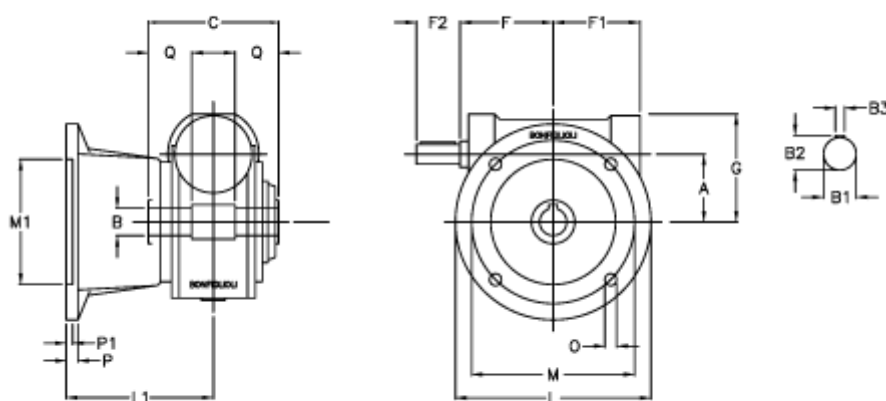

Data Sheet

Article number: 3901049060600

Description: Worm gear with solid input shaft
VF 49FA-60-HS

Measures

a	= 49.5	F1 = 63	P = 12
B	= 25	F2 = 40	P1 = 10
B1	= 16	g = 80	Q = 22.5
B2	= 18.0	L = 125	
B3	= 5	L1 = 115	
C	= 82	m = 90	
Description	= VF 49FA-xx-HS	M1 = 70	
F	= 65	O = 10.5	